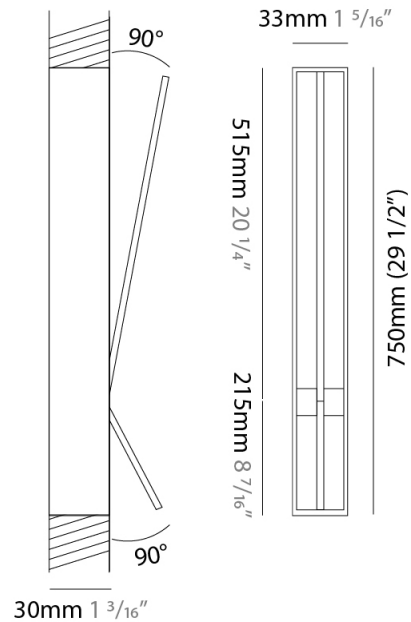

GENERAL

Series: Spillo
 Subseries: Spillo 2 Rod
 Brand: Icone
 Division: Design
 Mounting Type: Recessed
 Mounting Location: Wall
 Subcategory: Ambient

PHYSICAL

Shape: Rectangle
 Width (mm): 33
 Width (in): 1 5/16
 Height (mm): 750
 Height (in): 29 1/2
 Min. Recessing Depth (mm): 30
 Min. Recessing Depth (in): 1 3/16
 Light Distribution: Adjustable
[Fixture Finish: WHI / BLK / CHR / BGD](#)
 Fixture Material: Brass

LED

[Color Temperature \(°K\): 2700 / 3000](#)
 Nominal Lumen (lm): 770
 CRI: >90 CRI
 Lamp Life (hrs): 50000

OPTICAL

Adjustability: Tilt 90°

RATINGS AND CERTIFICATIONS

Certified By: Certified for North American Standards
 IP rating: IP20

SPILLO 2 ROD RECESSED

D46026-

PROJECT
TYPE
SPECIFIER
QUANTITY
DATE

D

SPILLO 2 ROD RECESSED

D46027- -

base number
 Color Finish
 Temperature Options

PROJECT
TYPE
SPECIFIER
QUANTITY
DATE

GENERAL

Series: Spillo
 Subseries: Spillo 2 Rod
 Brand: Icone
 Division: Design
 Mounting Type: Recessed
 Mounting Location: Wall
 Subcategory: Ambient

PHYSICAL

Shape: Rectangle
 Width (mm): 33
 Width (in): 1 ⁵/₁₆
 Height (mm): 1150
 Height (in): 45 ¹/₄
 Min. Recessing Depth (mm): 30
 Min. Recessing Depth (in): 1 ³/₁₆
 Light Distribution: Adjustable
 Fixture Finish: WHI / BLK / CHR / BGD
 Fixture Material: Brass