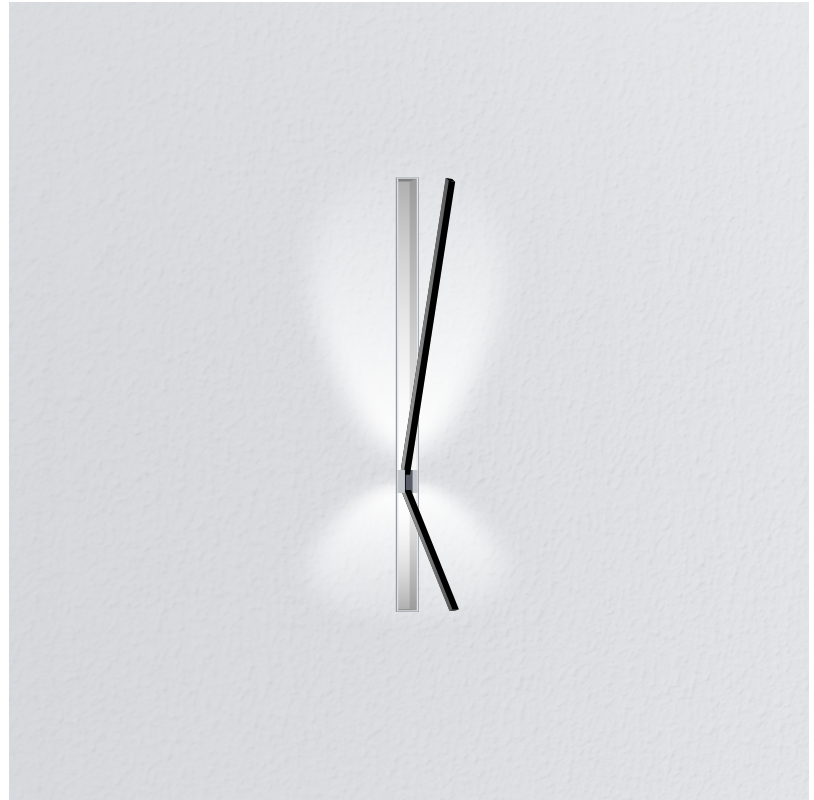

GENERAL

Series: Spillo
 Subseries: Spillo 2 Rod
 Brand: Icone
 Division: Design
 Mounting Type: Recessed
 Mounting Location: Wall
 Subcategory: Ambient

PHYSICAL

Shape: Rectangle
 Width (mm): 33
 Width (in): 1 5/16
 Height (mm): 750
 Height (in): 29 1/2
 Min. Recessing Depth (mm): 30
 Min. Recessing Depth (in): 1 3/16
 Light Distribution: Adjustable
[Fixture Finish: WHI / BLK / CHR / BGD](#)
 Fixture Material: Brass

LED

[Color Temperature \(°K\): 2700 / 3000](#)
 Nominal Lumen (lm): 770
 CRI: >90 CRI
 Lamp Life (hrs): 50000

OPTICAL

Adjustability: Tilt 90°

RATINGS AND CERTIFICATIONS

Certified By: Certified for North American Standards
 IP rating: IP20

GENERAL

Series: Spillo
 Subseries: Spillo 2 Rod
 Brand: Icone
 Division: Design
 Mounting Type: Recessed
 Mounting Location: Wall
 Subcategory: Ambient

PHYSICAL

Shape: Rectangle
 Width (mm): 33
 Width (in): 1 ⁵/₁₆
 Height (mm): 1150
 Height (in): 45 ¹/₄
 Min. Recessing Depth (mm): 30
 Min. Recessing Depth (in): 1 ³/₁₆
 Light Distribution: Adjustable
 Fixture Finish: WHI / BLK / CHR / BGD
 Fixture Material: Brass