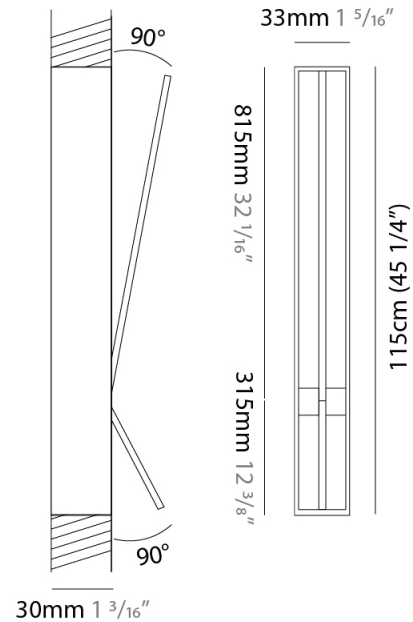

GENERAL

Series: Spillo
 Subseries: Spillo 2 Rod
 Brand: Icone
 Division: Design
 Mounting Type: Recessed
 Mounting Location: Wall
 Subcategory: Ambient

PHYSICAL

Shape: Rectangle
 Width (mm): 33
 Width (in): 1 5/16
 Height (mm): 750
 Height (in): 29 1/2
 Min. Recessing Depth (mm): 30
 Min. Recessing Depth (in): 1 3/16
 Light Distribution: Adjustable
[Fixture Finish: WHI / BLK / CHR / BGD](#)
 Fixture Material: Brass

LED

[Color Temperature \(°K\): 2700 / 3000](#)
 Nominal Lumen (lm): 770
 CRI: >90 CRI
 Lamp Life (hrs): 50000

OPTICAL

Adjustability: Tilt 90°

RATINGS AND CERTIFICATIONS

Certified By: Certified for North American Standards
 IP rating: IP20

GENERAL

Series: Spillo
 Subseries: Spillo 2 Rod
 Brand: Icone
 Division: Design
 Mounting Type: Recessed
 Mounting Location: Wall
 Subcategory: Ambient

PHYSICAL

Shape: Rectangle
 Width (mm): 33
 Width (in): 1 ⁵/₁₆
 Height (mm): 1150
 Height (in): 45 ¹/₄
 Min. Recessing Depth (mm): 30
 Min. Recessing Depth (in): 1 ³/₁₆
 Light Distribution: Adjustable
 Fixture Finish: WHI / BLK / CHR / BGD
 Fixture Material: Brass

LED

Color Temperature (°K): 2700 / 3000
 Nominal Lumen (lm): 1210
 CRI: >90 CRI
 Lamp Life (hrs): 50000

OPTICAL

Adjustability: Tilt 90°

RATINGS AND CERTIFICATIONS

Certified By: Certified for North American Standards
 IP rating: IP20